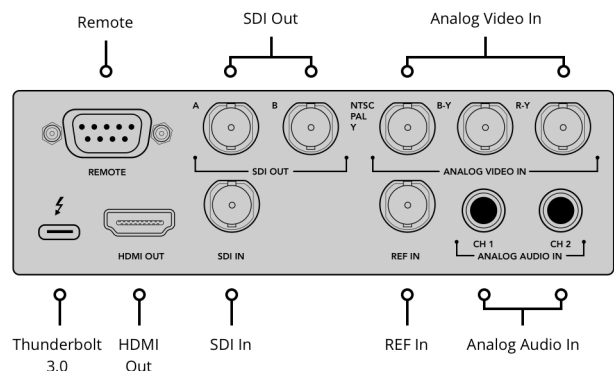

UltraStudio HD Mini

UltraStudio HD Mini features professional broadcast quality connections that include 3G-SDI, analog YUV and composite NTSC/PAL video inputs, along with a reference input. There are also two 1/4" audio connections for analog audio input that work with balanced and HiFi sources. In addition, UltraStudio HD Mini can remote control professional broadcast decks using the built in RS-422 connection. For output, you get dual link 3G-SDI with fill and key, and an HDMI connection for monitoring video with a big screen television!

$495

Connections

SDI Video Inputs

1 x 3Gb/s SD/HD switchable.

SDI Video Outputs

2 x 3Gb/s SD/HD switchable, supports fill and key.

SDI Rates

270Mb, 1.5G, 3G

Optical SDI

None

HDMI Video Inputs

None

HDMI Video Outputs

1 x HDMI 1.4b type A connector.

Analog Video Inputs

Y, B-Y, R-Y/NTSC/PAL.

Analog Video Outputs

None

Analog Audio Inputs

2 x 1/4 inch jack connectors for balanced and unbalanced analog audio.

Analog Audio Outputs

None, embedded audio only.

SDI Audio Inputs

16 Channels embedded in SD and HD.

SDI Audio Outputs

16 Channels embedded in SD and HD.

HDMI Audio Outputs

2 Channels embedded in SD and HD.

Timecode Connection

None. RP-188 only.

Reference Input

Tri-Sync or Black Burst.